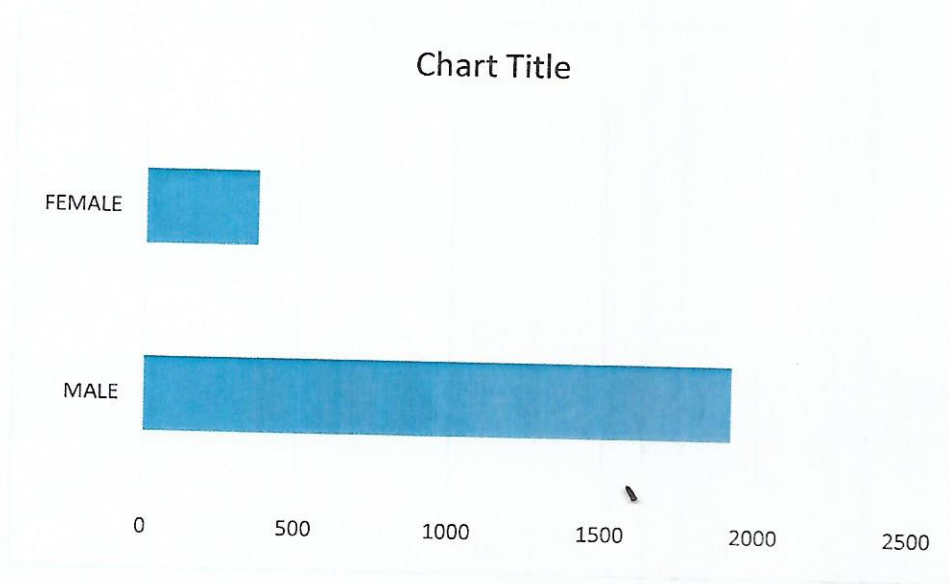

DATA ANALYSIS OF C of O' s ISSUED BASED ON
GENDER FROM 2012 TO 2021

	GENDER	NUMBER	PERCENTAGE
1	MALE	1920	83.88%
2	FEMALE	369	16.12%

~~12-12-2022~~
Surveyor General
12-12-2022